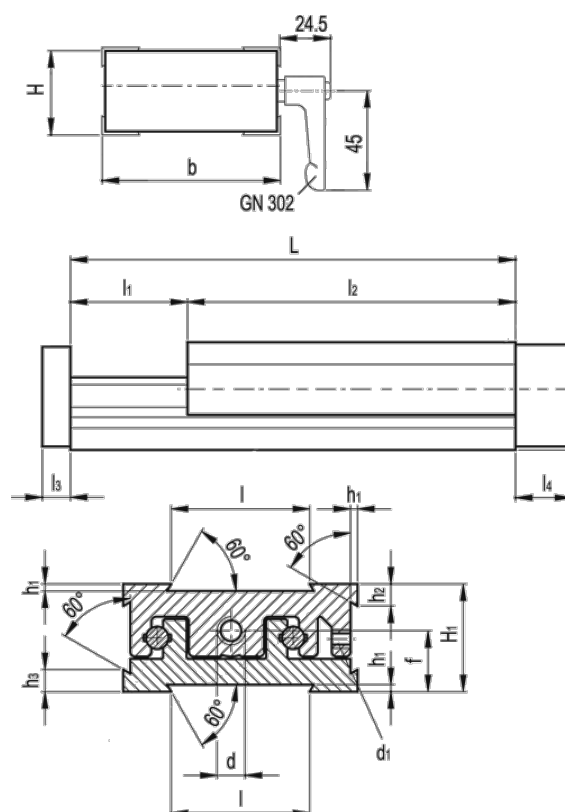

Data Sheet

Article number: 20783020

Description: Adjustable slide unit
GN 900-80-145-25-S-2

Measures

$b = 80$	$h3 = 10.0$
$d = M8 \times 1$	$l = 50$
$d1 = M5$	$L - l1 = 145-25$
$f = 20.5$	$l2 = 120$
$H = 35.5$	$l3 = 8$
$h1 = 2.0$	$l4 = 16$
$H1 = 36$	
$h2 = 10.0$	